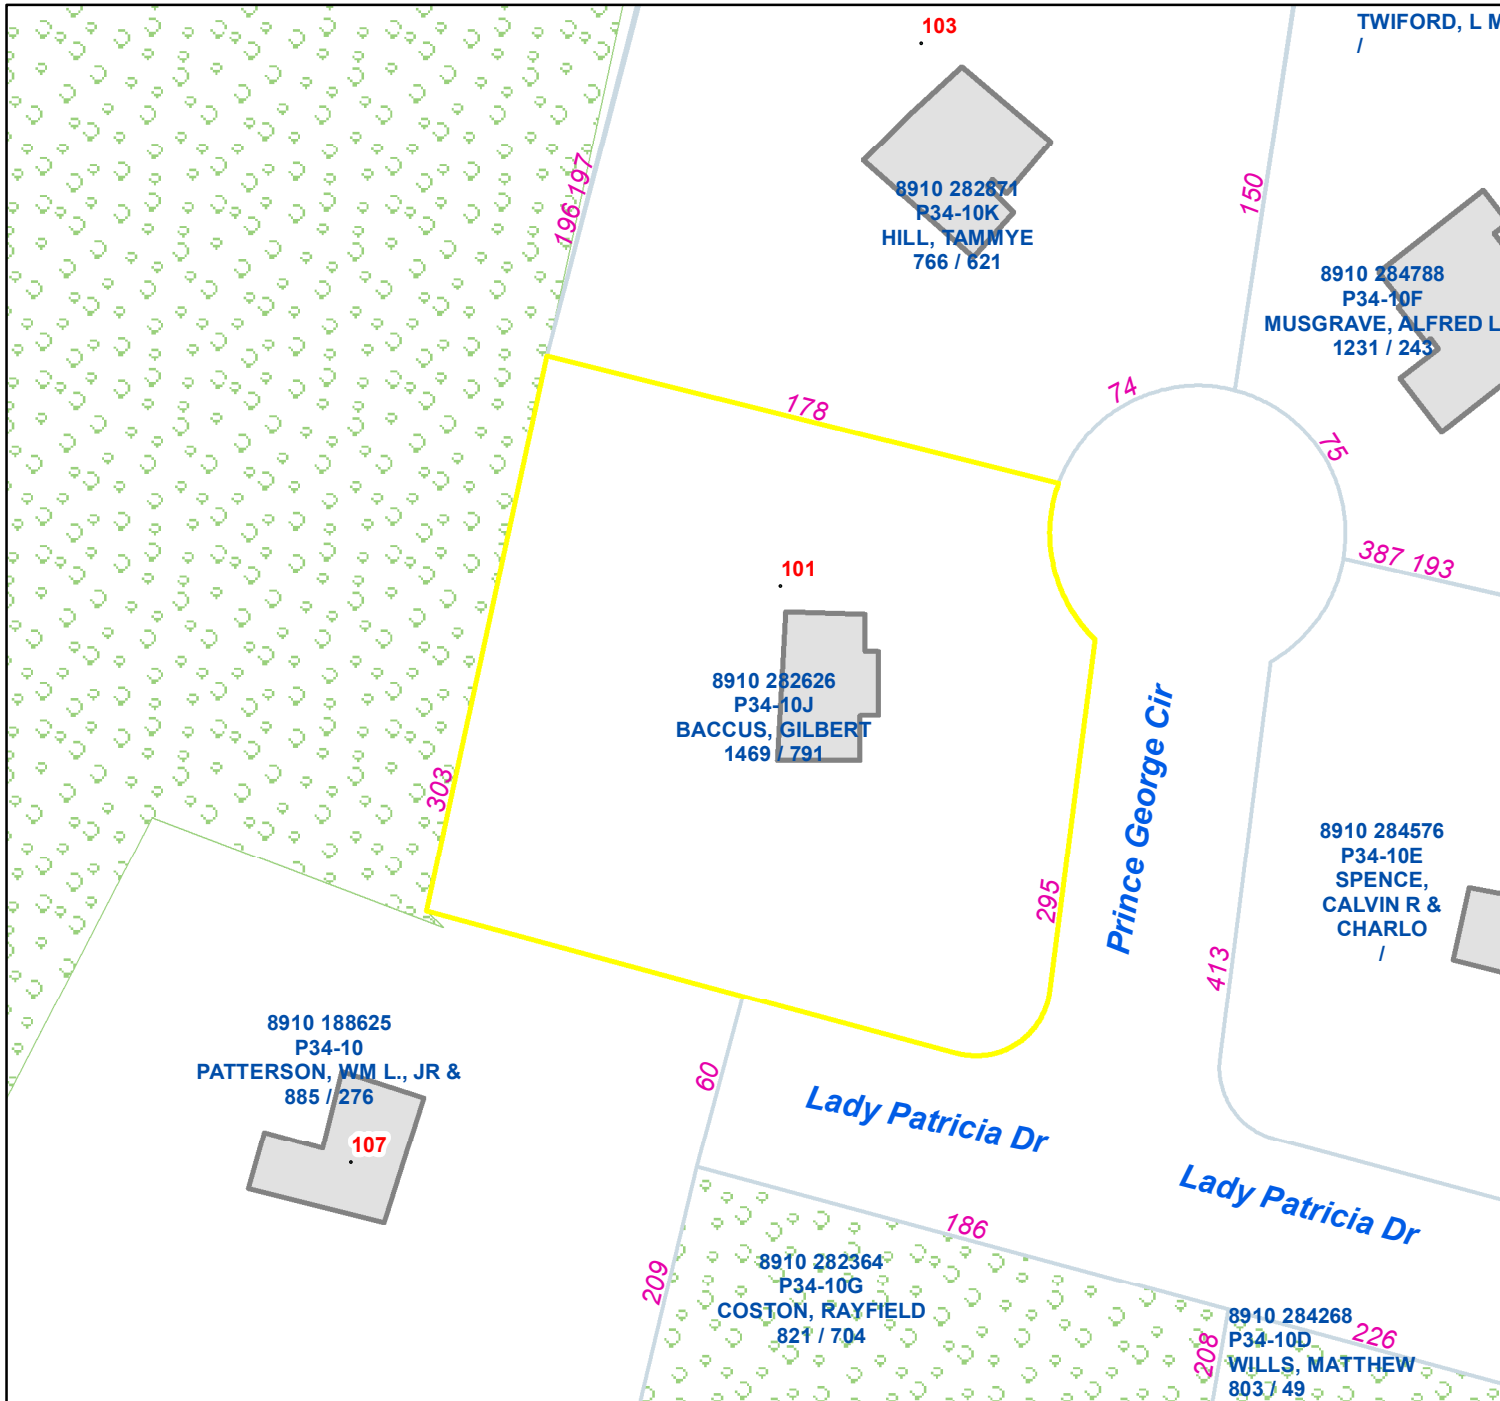

Pasquotank County, NC

Parcel ID: 8910 282626
Map: P34-10J

LOT: 8

00101 PRINCE GEORGE CIRCLE
BACCUS, GILBERT
& SYBIL
626 SWING GATE RD
HERTFORD NC 27944

Deed Book: 1469
Deed Page: 791
Date: 20221028

Land Value: 28000
Ag Value: 0
Bldg Value: 99700
Total Value: 127700

Taxed Acres: 0.58

NOT A SURVEY

This map was created from historic maps, recorded deeds and surveys.
It CAN NOT be used to convey land, settle land disputes or build fences.

Date: 3/11/2024

Property Ownership/
Lines as of January 1, 2024

PASQUOTANK
COUNTY NC